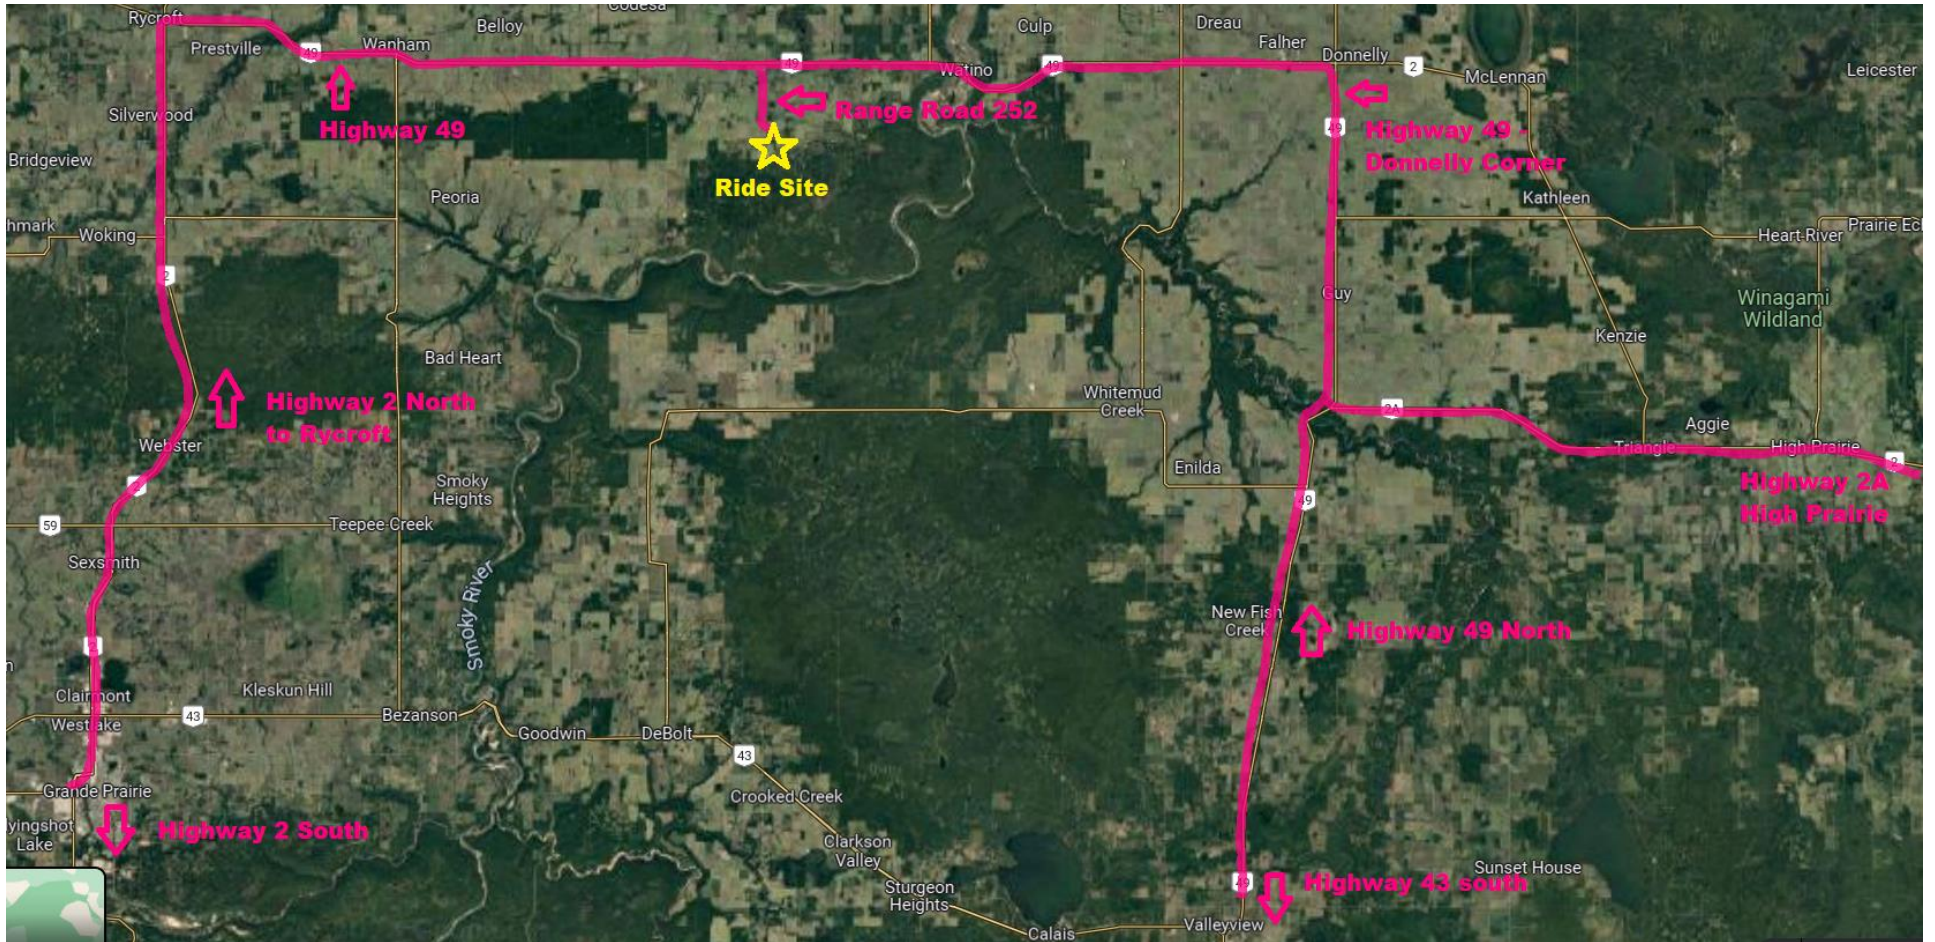

WINGS OF WATINO – MAP TO RIDE SITE

Directions to site:

From East: From Valleyview turn North onto Highway 49 and follow North to Donnelly Corner. Turn West (still Highway 49) and travel 47.5 kms to Range Road 252. Turn South onto Range Road 252 and go 7 kms. Watch for signs telling you to turn right. Cross the Texas gate and follow up the knoll to ride site.

From West: From Grande Prairie go North on Highway 2 to Rycroft. Turn East onto Highway 49 and travel 62.9 kms to Range Road 252. Turn South onto Range Road 252 and go 7 kms. Watch for signs telling you to turn right. Cross the Texas gate and follow up the knoll to ride site.