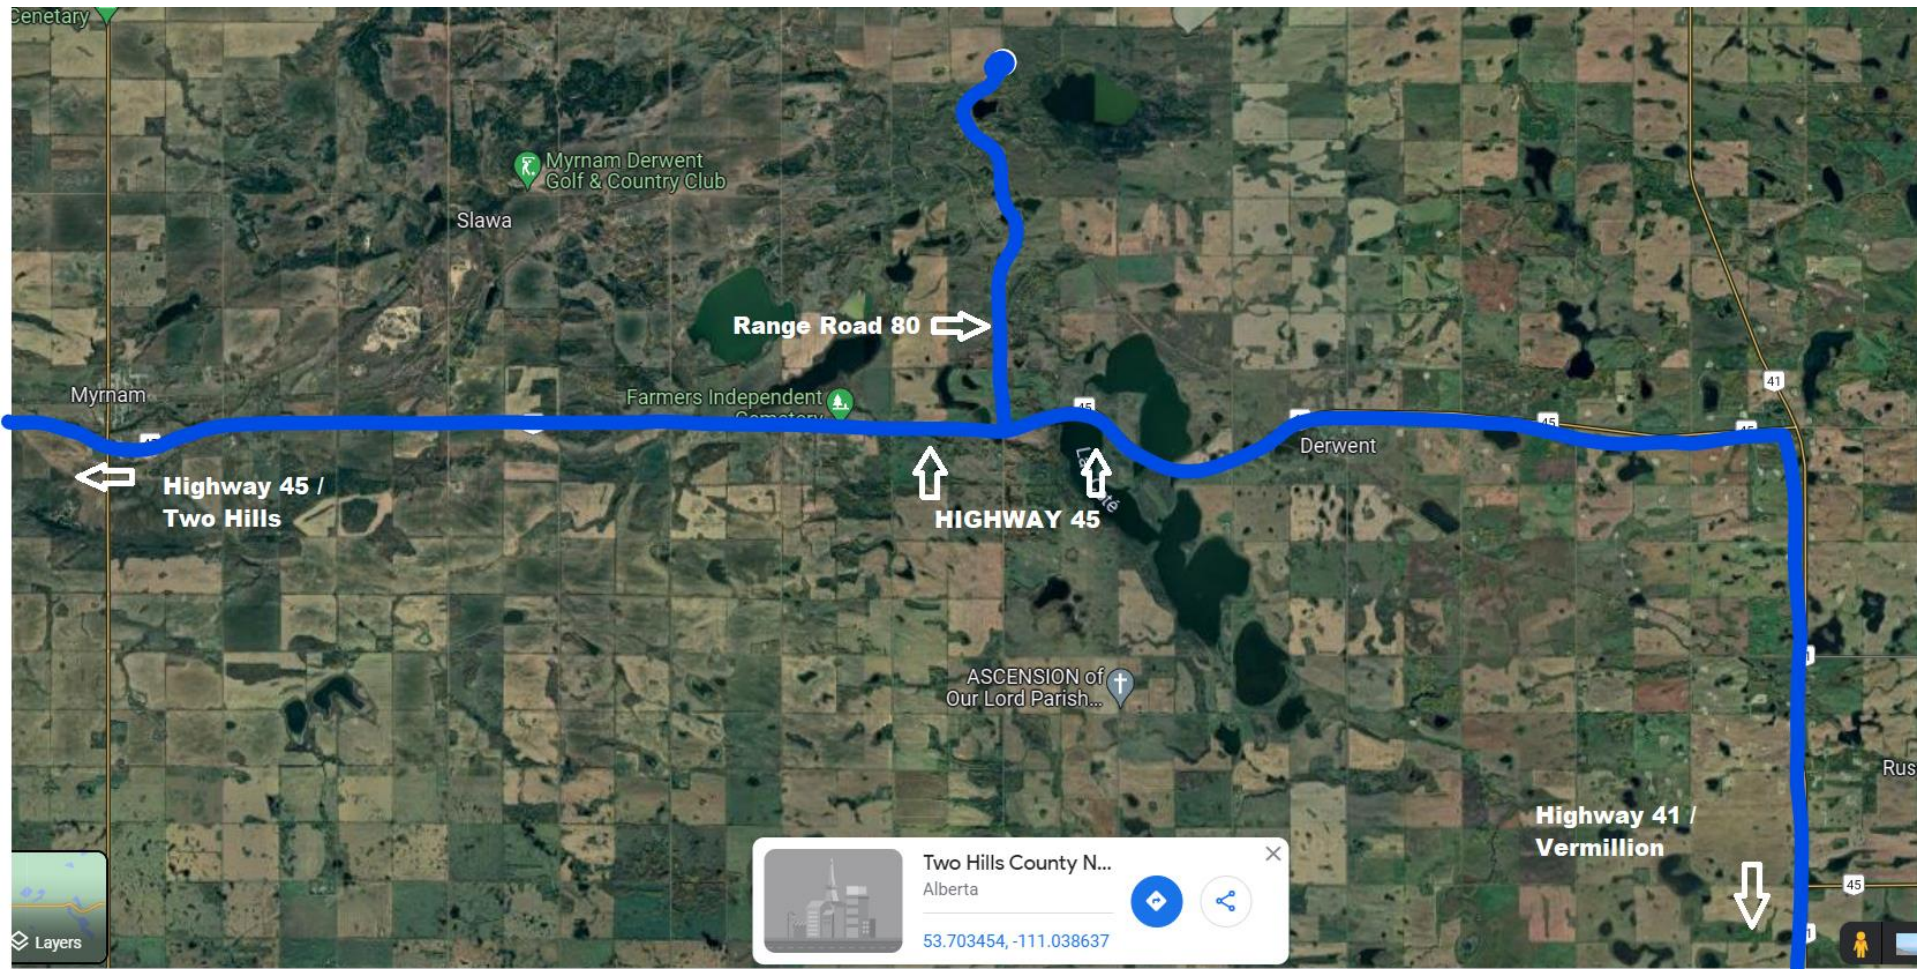

SILVERBERRY SPECTACULAR – RIDE MAP

DIRECTIONS – LEGAL LAND LOCATION: SW 31 54 7 W4

From the West – Travel East of Two Hills on Highway 45 to Range Road 80 (8 miles East of the Myrnam Entrance). Turn North (left) onto Range Road 80. Follow North for 3 miles. Ride site is on the West (right) side of the road.

From the East – Travel North on Highway 41 from Vermillion to Highway 45. Turn West (left) onto Highway 45 and continue West to Range Road 80 (7 miles). Turn North (right) onto Range Road 80. Follow North of 3 miles. Ride site is on the West (right) side of the road.